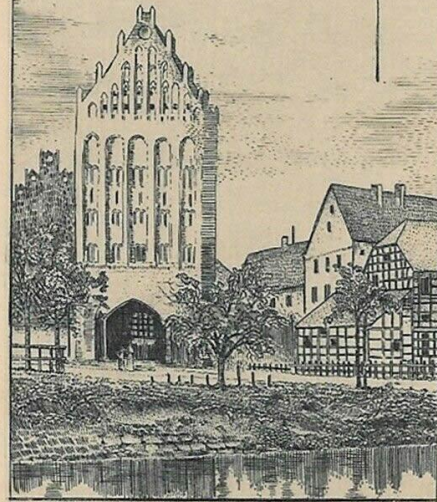

# ANNER, Emil

(1870 – 1925)

## ANNER, Emil

Pais:

Firma:

A small rectangular image showing a handwritten signature in dark ink on a light-colored, textured paper. The signature appears to be 'Emil Anner' written in a cursive style.

Monogramas:

A small rectangular image showing three monograms written in dark ink on a light-colored background. The monograms are 'EA', 'EA&E', and 'EA' from left to right.

Bibliografía:

Webs:

dieß buch gehört/  
Fräncz Schwolow  
aus Stolp/