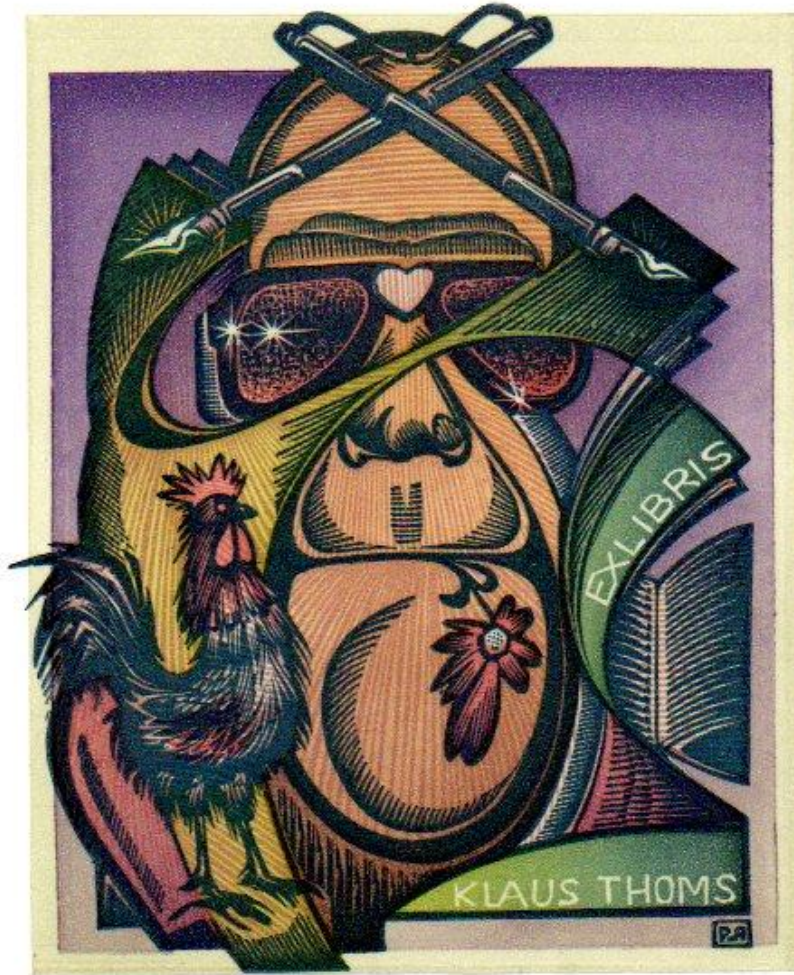

10. 3357

„Don Quixote“

1885

27/50

M.C. Escher 1920

B.P.

Maog

25/  
40

*[Signature]* 2006

24/100

*[Handwritten signature]* 1005

in Pop. 100

6/100

*John 1002*

A handwritten signature in dark ink, located below the bookplate illustration.

EXLIBRIS  
DANIEL  
DE BRUIN

A handwritten signature in dark ink, located at the bottom right of the illustration.

PLU  
RIS  
JENTTIEN PELDENBURG

3/99

3/100

*[Handwritten signature]* 1802

N.H.

85/100

Alf Mee