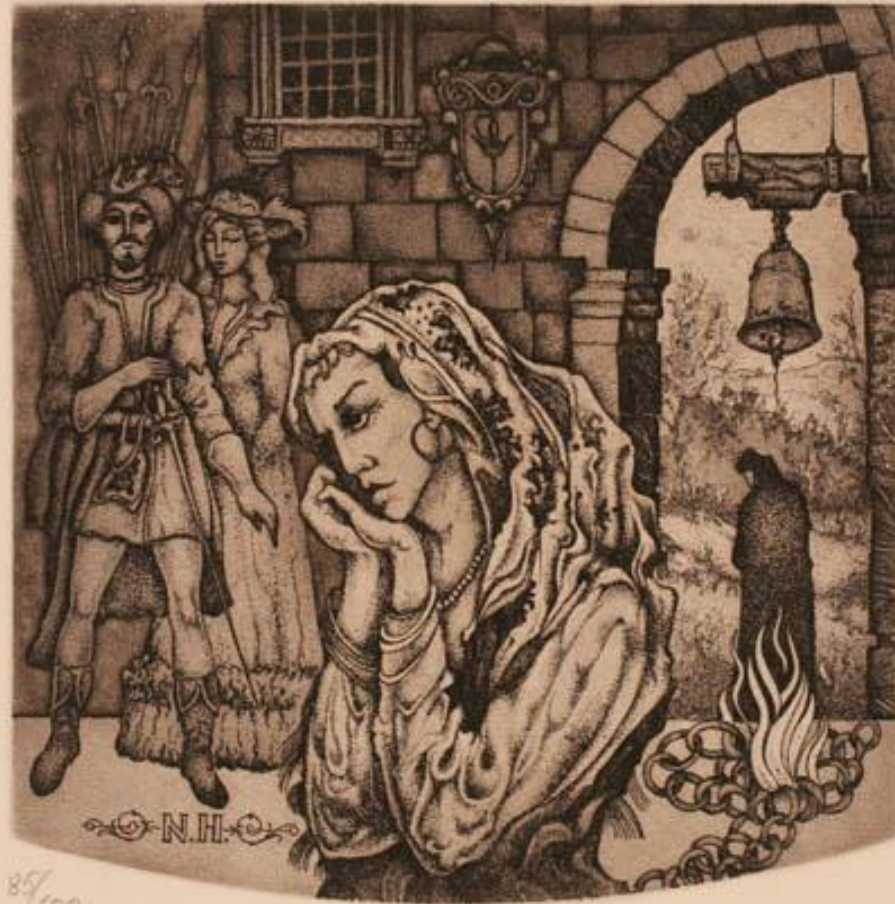

*[Signature]* 2006

24/100

*[Handwritten signature]* 1005

in Pop. 100

6/100

*John 1002*

A handwritten signature in dark ink, located below the bookplate illustration.

EXLIBRIS  
DANIEL  
DE BRUIN

A handwritten signature in dark ink, located at the bottom right of the illustration.

PLU  
RIS  
JENTTIEN PELDENBURG

3/99

3/100

*[Handwritten signature]* 1802

N.H.

85/100

Alf Mee