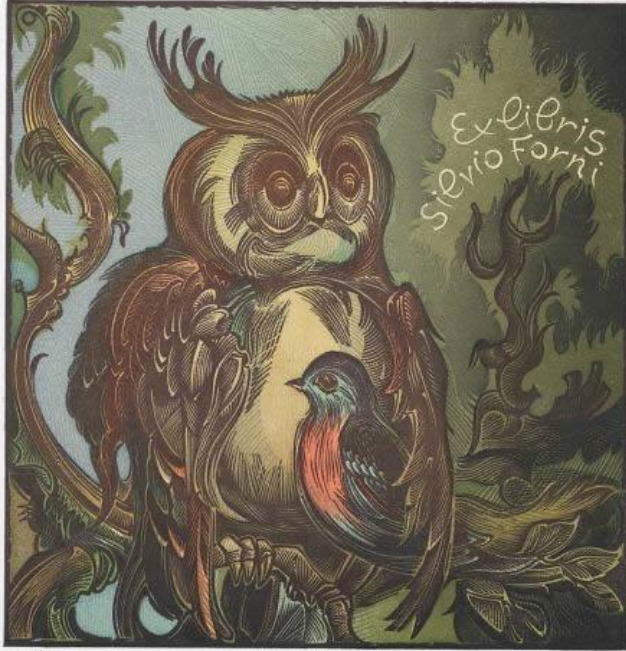

*Jentien Peijnenburg*

1900

A. H. Newman

90/100

*[Handwritten signature]* 2001

Handwritten signature and initials in pencil or light ink, located below the illustration.

EXLIBRIS ALEXANDER BAZHAN

«Recte facti fecisse merces est.»

10. 3357

„Don Quixote“

1885

27/50

M.C. Escher 1920

B.P.

Maog

25/  
40

*[Signature]* 2006

24/100

*[Handwritten signature]* 1005

in Pop. 100

6/100

*John 1002*

A handwritten signature in dark ink, located below the bookplate illustration.

EXLIBRIS  
DANIEL  
DE BRUIN